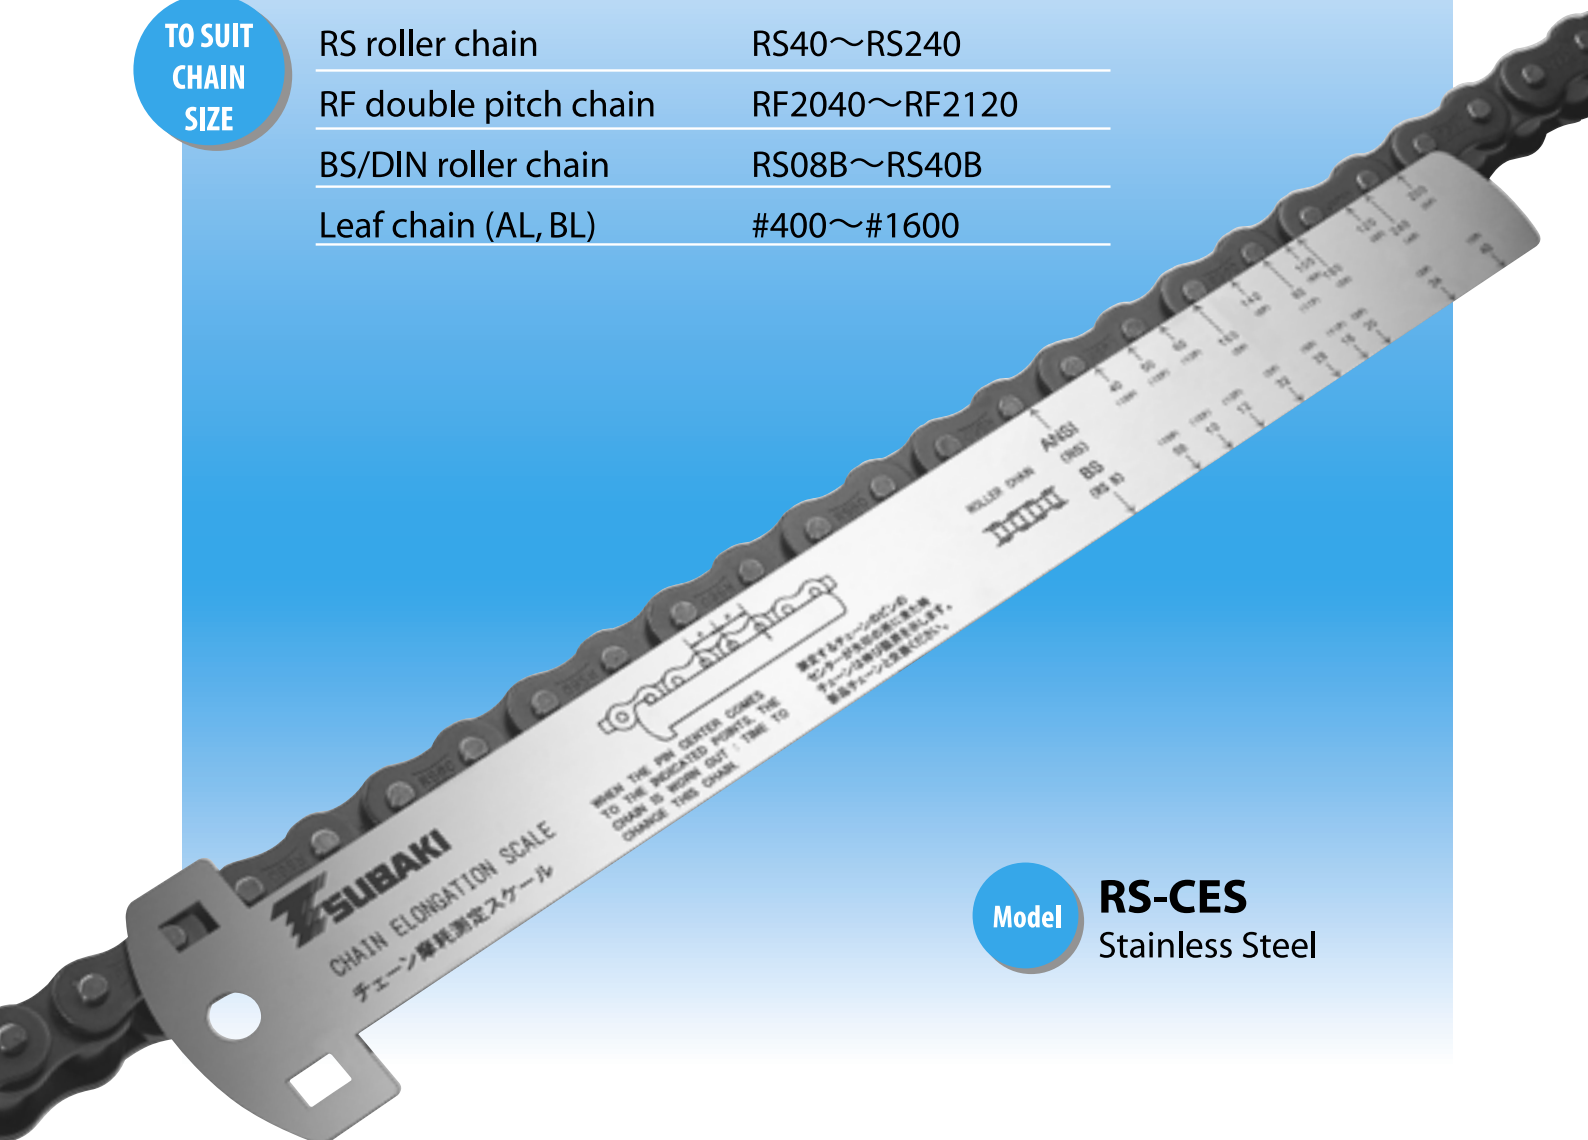

TSUBAKI

CHAIN ELONGATION SCALE

BENEFIT

The limit of the elongation of a chain can be identified at a glance

USAGE

It can identify the amount of the elongation for RS/ANSI roller chain, RF double pitch chain BS/DIN roller chain and AL/BL leaf chain and indicate the timing for replacement.

**TO SUIT
CHAIN
SIZE**

RS roller chain	RS40~RS240
RF double pitch chain	RF2040~RF2120
BS/DIN roller chain	RS08B~RS40B
Leaf chain (AL, BL)	#400~#1600

Model

RS-CES
Stainless Steel

HOW TO USE

● Position of the pin when a chain is new

● Position of the pin when a chain comes to its limit of elongation

When the indicated point of the chain elongation scale exceeds the center of the pin, the elongation of a chain comes to its limit, and it is time for replacement.

Note: Number of pitches is shown in parenthesis on the scale.

NOTE FOR HANDLING

- In some cases for special attachment chain and standard K-2 attachment chain, depending on the attachment shape and chain size, the chain elongation scale cannot be used because of an interference.
 - When checking a chain for elongation, select the section of chain that frequently engages the sprockets and is subject to tension.
 - Do not use the scale other than measuring chain elongation.
- ⚠ When identifying the chain elongation, the power supply of the device must be switched off beforehand. Please ensure the device is completely stopped and make sure the switch cannot be unexpectedly switched on again.