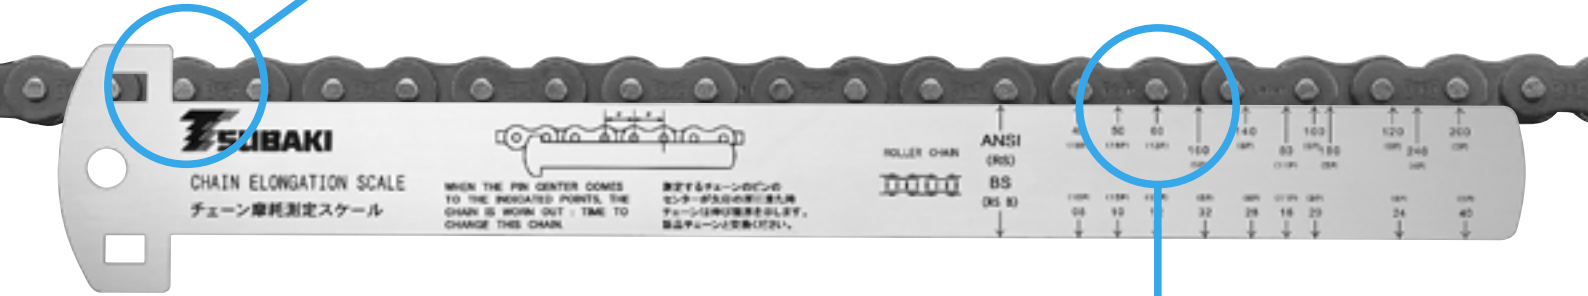

TSUBAKI

CHAIN ELONGATION SCALE

BENEFIT

The limit of the elongation of a chain can be identified at a glance

USAGE

It can identify the amount of the elongation for RS/ANSI roller chain, RF double pitch chain BS/DIN roller chain and AL/BL leaf chain and indicate the timing for replacement.

**TO SUIT
CHAIN
SIZE**

RS roller chain	RS40~RS240
RF double pitch chain	RF2040~RF2120
BS/DIN roller chain	RS08B~RS40B
Leaf chain (AL, BL)	#400~#1600

Model

RS-CES
Stainless Steel

HOW TO USE

● Position of the pin when a chain is new

● Position of the pin when a chain comes to its limit of elongation

When the indicated point of the chain elongation scale exceeds the center of the pin, the elongation of a chain comes to its limit, and it is time for replacement.

Note: Number of pitches is shown in parenthesis on the scale.

NOTE FOR HANDLING

- In some cases for special attachment chain and standard K-2 attachment chain, depending on the attachment shape and chain size, the chain elongation scale cannot be used because of an interference.
 - When checking a chain for elongation, select the section of chain that frequently engages the sprockets and is subject to tension.
 - Do not use the scale other than measuring chain elongation.
- ⚠ When identifying the chain elongation, the power supply of the device must be switched off beforehand. Please ensure the device is completely stopped and make sure the switch cannot be unexpectedly switched on again.