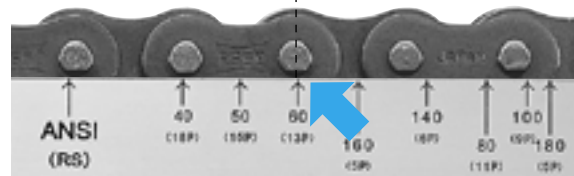

TSUBAKI

CHAIN ELONGATION SCALE

BENEFIT

The limit of the elongation of a chain can be identified at a glance

USAGE

It can identify the amount of the elongation for RS/ANSI roller chain, RF double pitch chain BS/DIN roller chain and AL/BL leaf chain and indicate the timing for replacement.

**TO SUIT
CHAIN
SIZE**

RS roller chain	RS40~RS240
RF double pitch chain	RF2040~RF2120
BS/DIN roller chain	RS08B~RS40B
Leaf chain (AL, BL)	#400~#1600

Model

RS-CES
Stainless Steel

HOW TO USE

● Position of the pin when a chain is new

● Position of the pin when a chain comes to its limit of elongation

When the indicated point of the chain elongation scale exceeds the center of the pin, the elongation of a chain comes to its limit, and it is time for replacement.

Note: Number of pitches is shown in parenthesis on the scale.

NOTE FOR HANDLING

- In some cases for special attachment chain and standard K-2 attachment chain, depending on the attachment shape and chain size, the chain elongation scale cannot be used because of an interference.
 - When checking a chain for elongation, select the section of chain that frequently engages the sprockets and is subject to tension.
 - Do not use the scale other than measuring chain elongation.
- ⚠ When identifying the chain elongation, the power supply of the device must be switched off beforehand. Please ensure the device is completely stopped and make sure the switch cannot be unexpectedly switched on again.