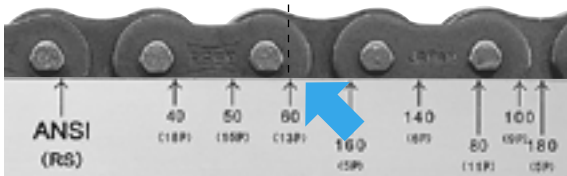

TSUBAKI

CHAIN ELONGATION SCALE

BENEFIT

The limit of the elongation of a chain can be identified at a glance

USAGE

It can identify the amount of the elongation for RS/ANSI roller chain, RF double pitch chain BS/DIN roller chain and AL/BL leaf chain and indicate the timing for replacement.

**TO SUIT
CHAIN
SIZE**

RS roller chain	RS40~RS240
RF double pitch chain	RF2040~RF2120
BS/DIN roller chain	RS08B~RS40B
Leaf chain (AL, BL)	#400~#1600

Model

RS-CES
Stainless Steel

HOW TO USE

● Position of the pin when a chain is new

● Position of the pin when a chain comes to its limit of elongation

When the indicated point of the chain elongation scale exceeds the center of the pin, the elongation of a chain comes to its limit, and it is time for replacement.

Note: Number of pitches is shown in parenthesis on the scale.

NOTE FOR HANDLING

- In some cases for special attachment chain and standard K-2 attachment chain, depending on the attachment shape and chain size, the chain elongation scale cannot be used because of an interference.
 - When checking a chain for elongation, select the section of chain that frequently engages the sprockets and is subject to tension.
 - Do not use the scale other than measuring chain elongation.
- ⚠ When identifying the chain elongation, the power supply of the device must be switched off beforehand. Please ensure the device is completely stopped and make sure the switch cannot be unexpectedly switched on again.